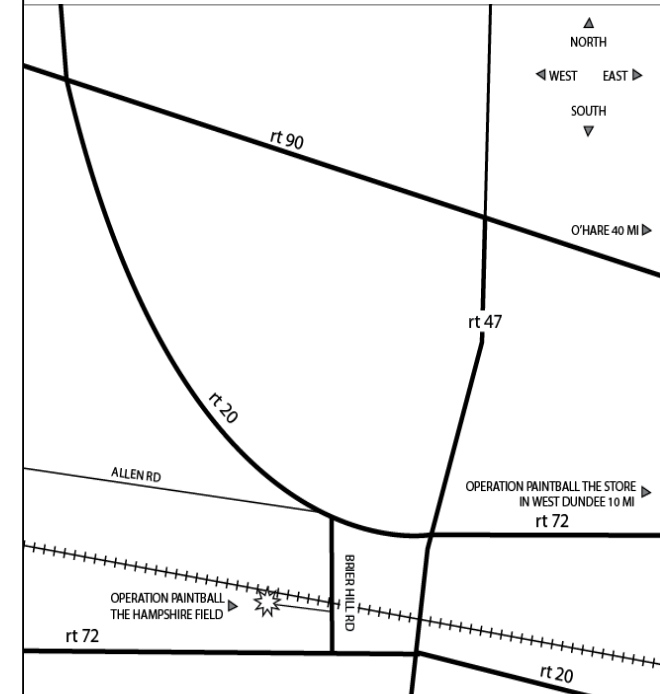

# FIELD DIRECTIONS

Most map programs and GPS give improper directions. If your directions use Big Timber Rd you are lost. Use the directions below.

15N850 Brier Hill Rd. Hampshire, IL 60140